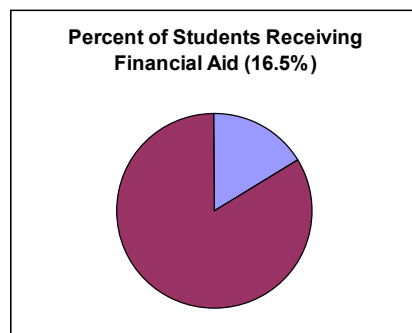

Average Class Size: **22**

Teacher-Student Ratio: **1:15**

Religion:

72% Catholic **28%** Other Faiths

Student Ethnicity:

59% Caucasian **41%** Non-Caucasian: Including Asian, Black, Hispanic, Pacific-Islander, Multi-Ethnic.