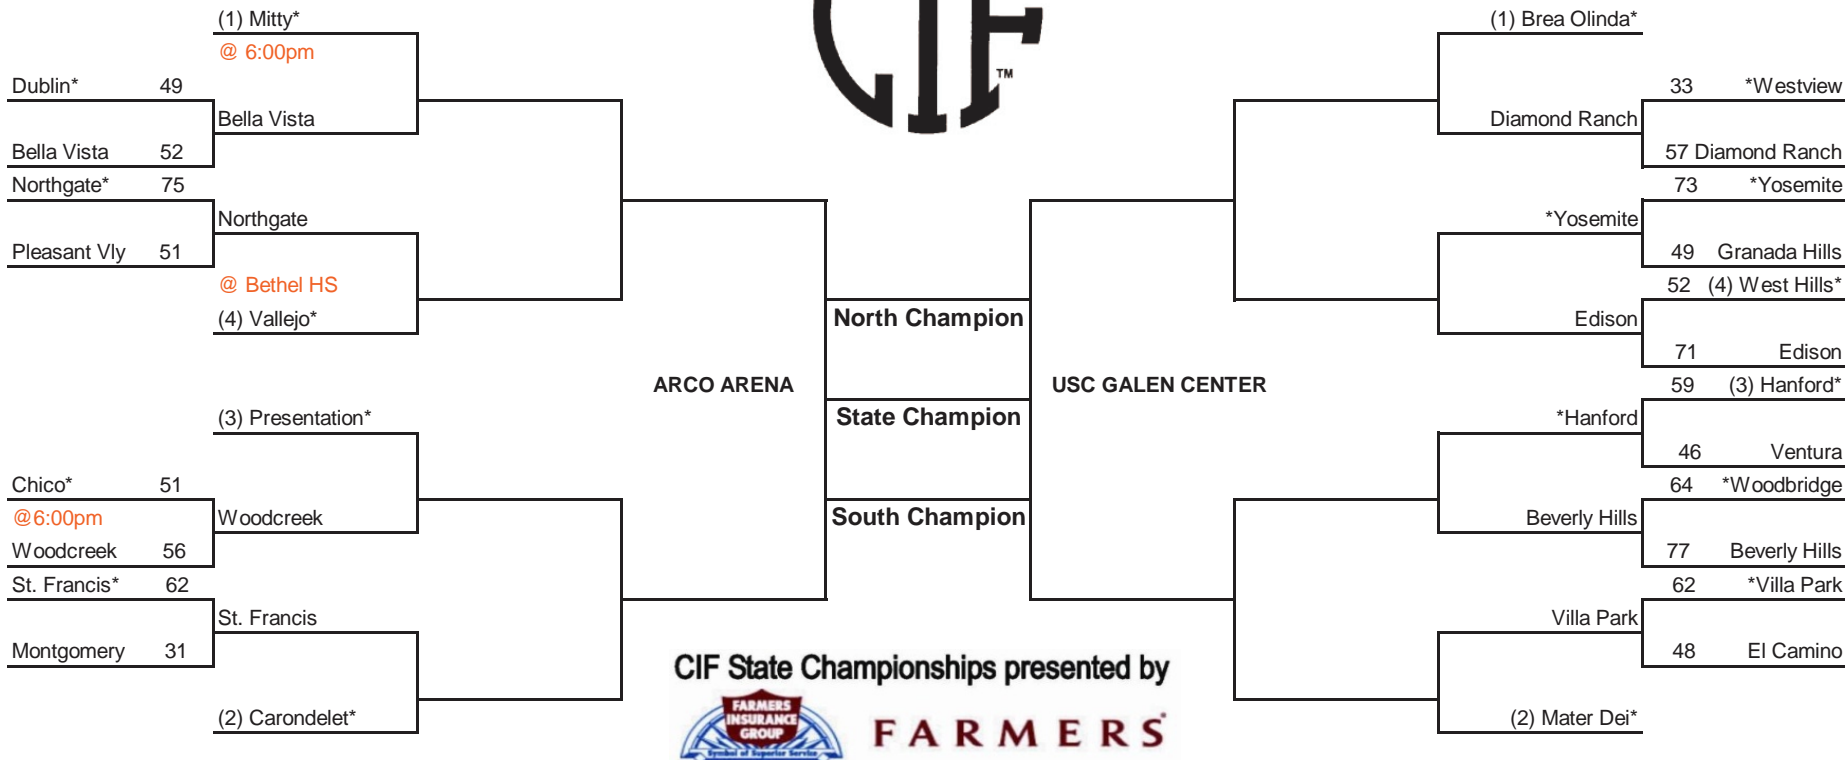

2010 CIF STATE GIRLS DIV II BASKETBALL CHAMPIONSHIPS PRESENTED BY FARMERS

1ST ROUND	2ND ROUND	REG. SEMI-FINALS	REG. FINALS	STATE FINALS	REG. FINALS	REG. SEMI-FINALS	2ND ROUND	1ST ROUND
TUE MAR 9	THUR MAR 11	SAT MAR 13	SAT MAR 20	FRI MAR 26	SAT MAR 20	SAT MAR 13	THUR MAR 11	TUE MAR 9
7:00 P.M.	7:00 P.M.	7:00 P.M.	2:00 P.M.	6:00 P.M.	2:00 P.M.	7:00 P.M.	7:00 P.M.	7:00 P.M.

RABOBANK ARENA

Northern California Bracket

Southern California Bracket

*Denotes Home Team / Host Priority Number will determine host starting in 2nd Round
Number in parentheses denotes seeded teams

North Host Priority

- 1 Arch Mitty, San Jose (CCS) 24-5
- 2 Carondelet, Concord (NCS) 24-5
- 3 Presentation, San Jose (CCS) 18-11
- 4 Vallejo (SJS) 25-6
- 5 Northgate, W. Creek (NCS) 25-4
- 6 Chico (NS) 19-7
- 7 St. Francis, Sac. (SJS) 22-8
- 8 Dublin (NCS) 21-7
- 9 Bella Vista, Fair Oaks (SJS) 25-5
- 10 Mntgmry, Santa Rosa (NCS) 24-7
- 11 Woodcreek, Roseville (SJS) 21-9
- 12 Pleasant Villy, Chico (NS) 20-6

South Host Priority

- 1 Brea Olinda, Brea (SS) 30-2
- 2 Mater Dei, Santa Ana (SS) 28-1
- 3 Hanford (CS) 28-3
- 4 West Hills, Santee (SDS) 24-6
- 5 Yosemite, Oakhurst (CS) 28-3
- 6 Woodbridge, Irvine (SS) 27-6
- 7 Villa Park (SS) 24-7
- 8 Westview, San Diego (SDS) 26-5
- 9 Diamond Ranch, Pomona (SS) 26-2
- 10 El Camino, Woodland Hills (LAS) 22-7
- 11 Beverly Hills (SS) 20-12
- 12 Granada Hills (LAS) 17-12
- 13 Edison, Huntington Beach (SS) 22-5
- 14 Ventura (SS) 25-5