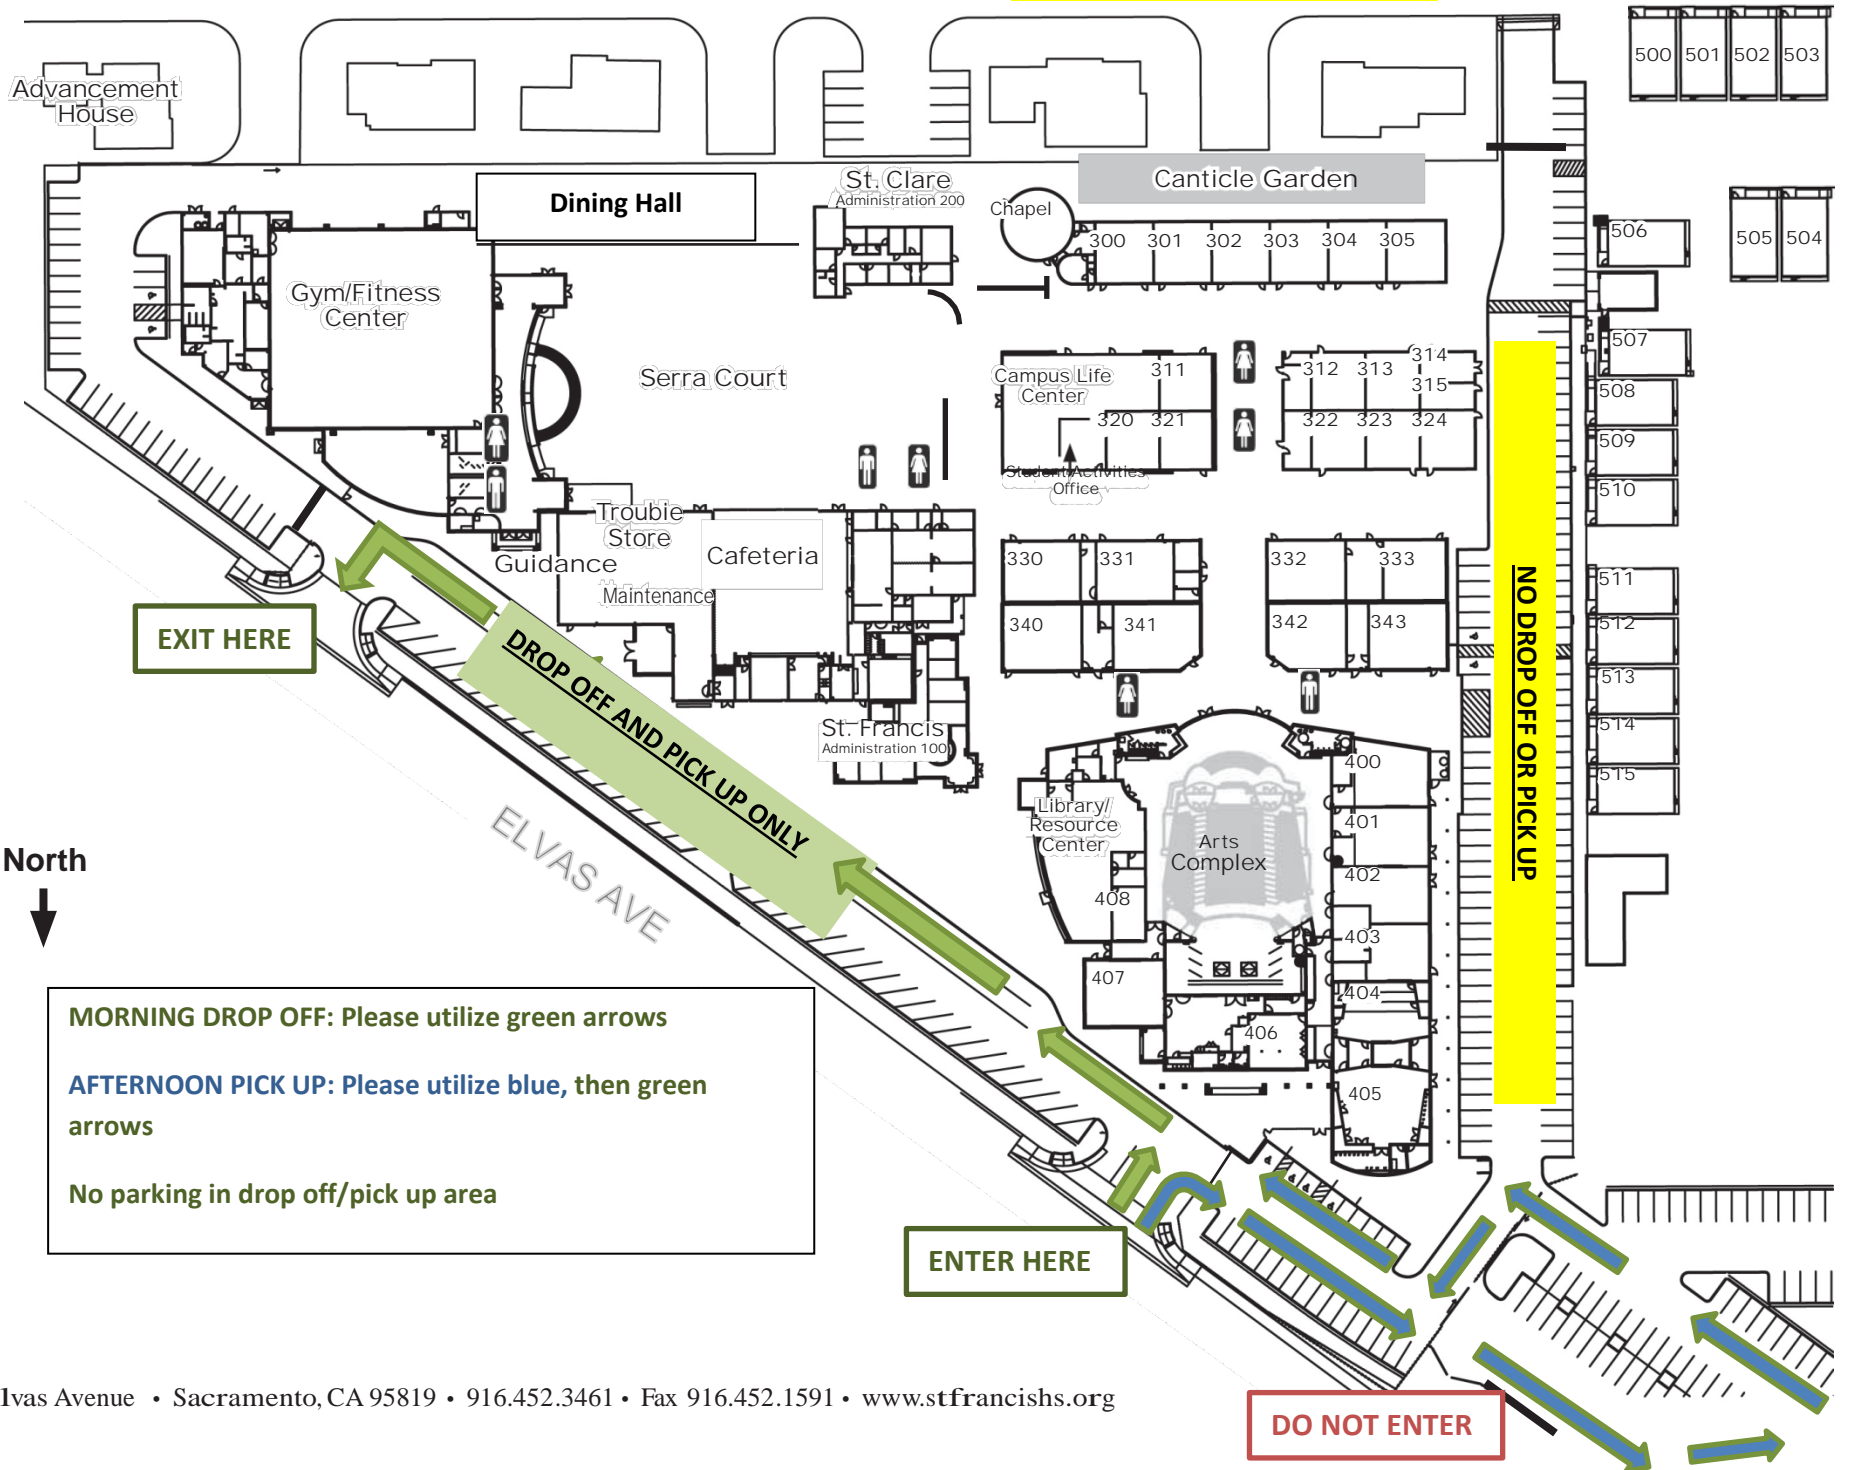

NO DROP OFF OR PICK UP ON M STREET

M Street

NO DROP OFF OR PICK UP ON M STREET

MORNING DROP OFF: Please utilize green arrows

AFTERNOON PICK UP: Please utilize blue, then green arrows

No parking in drop off/pick up area