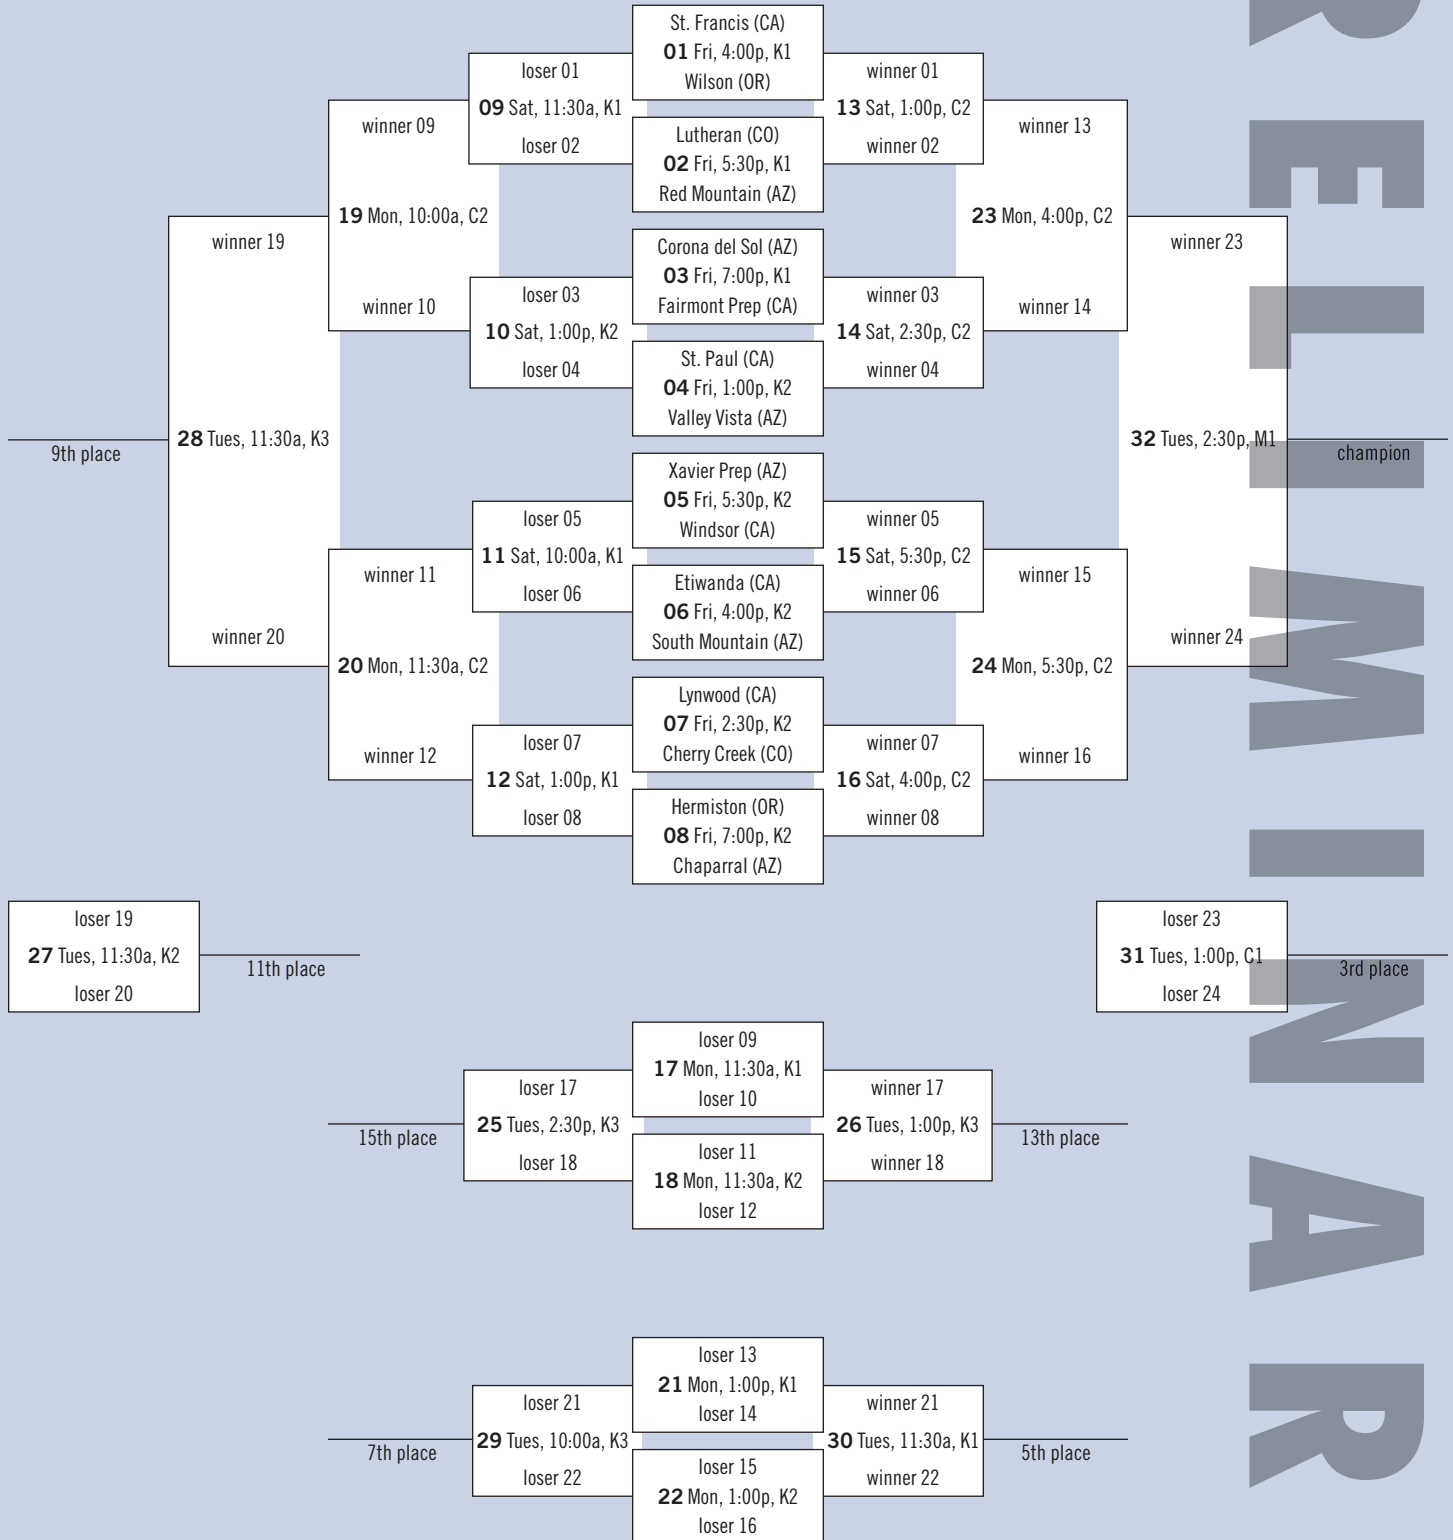

Site Legend

C = Campo Verde High, H = Highland High, K = Salvation Army KROC Center, M = Mesquite High

PRELIMINARY