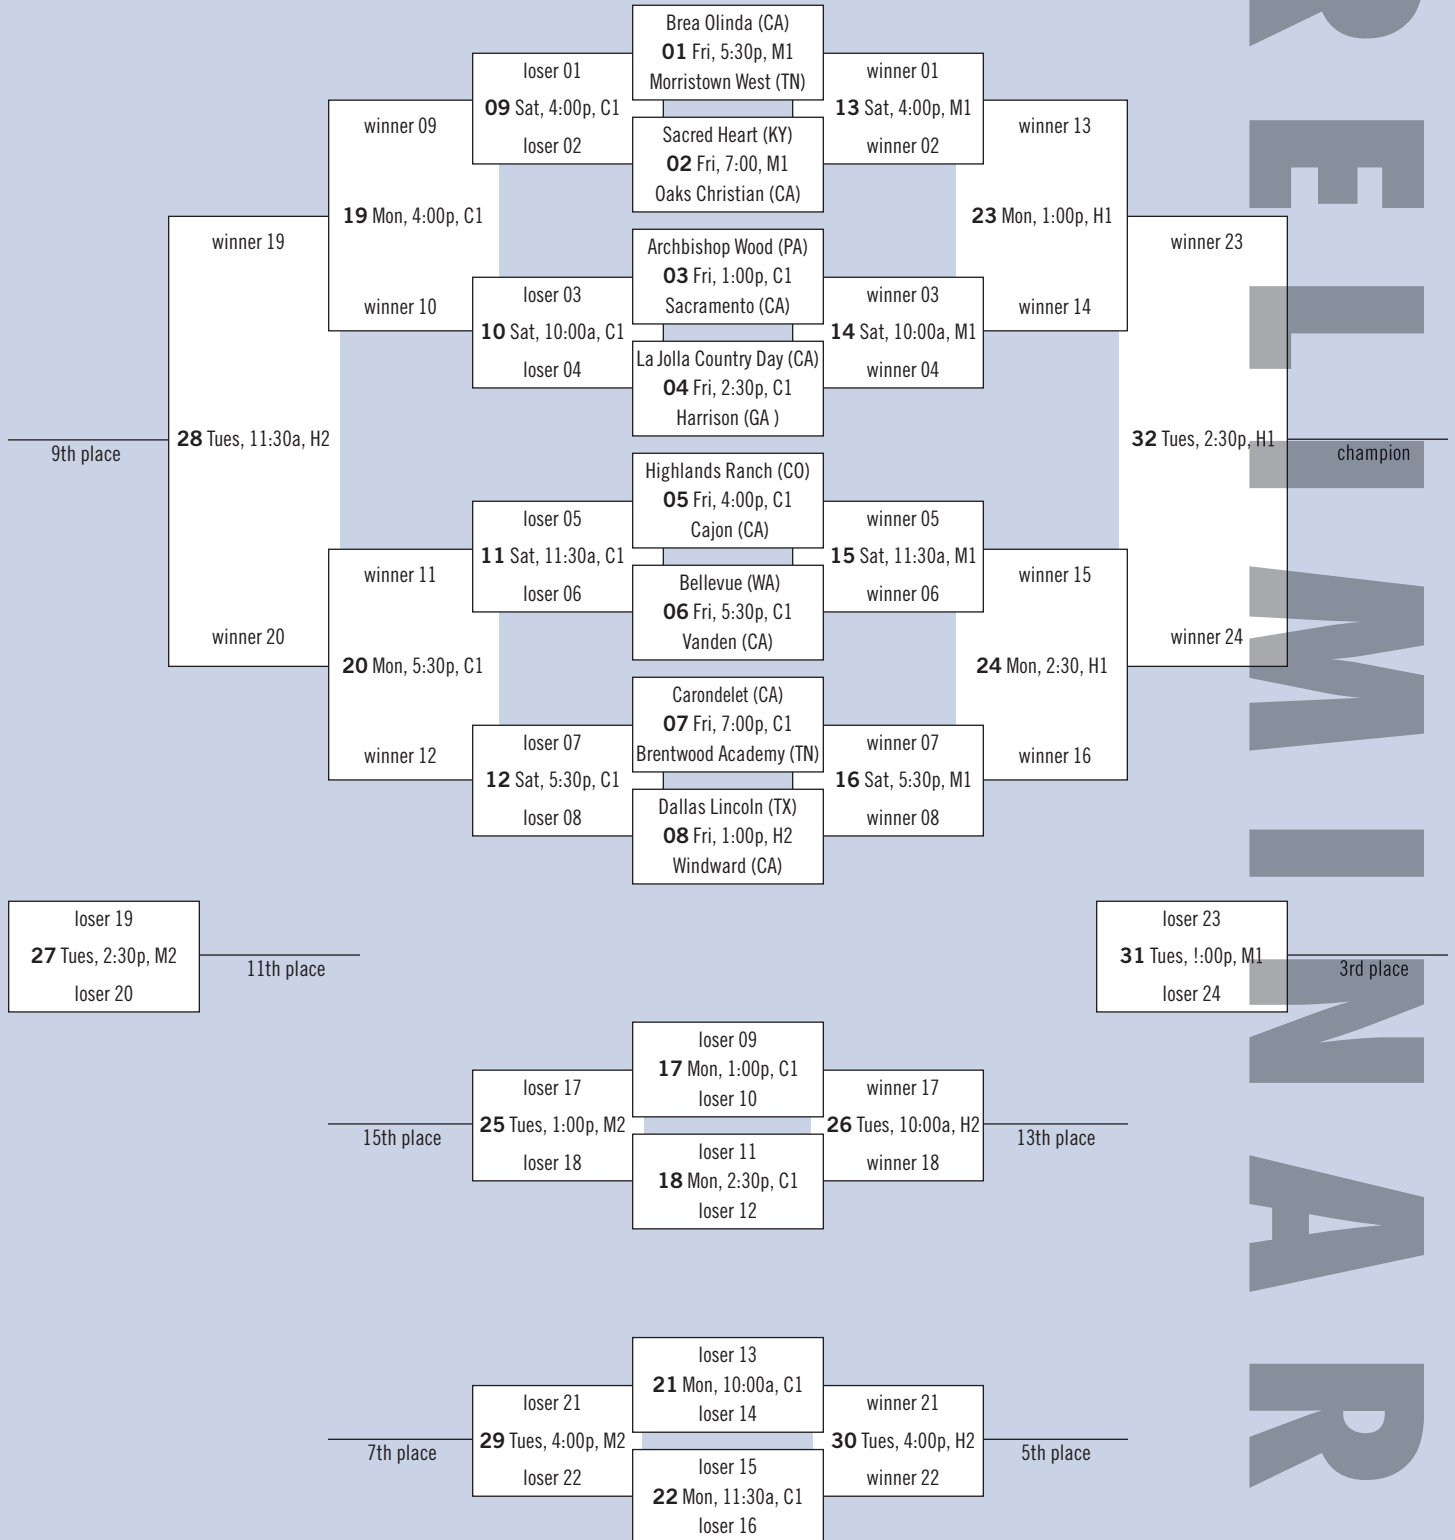

# JOHN ANDERSON DIVISION

December 18-22, 2015

## Site Legend

C = Campo Verde High, H = Highland High, K = Salvation Army KROC Center, M = Mesquite High

PRELIMINARY