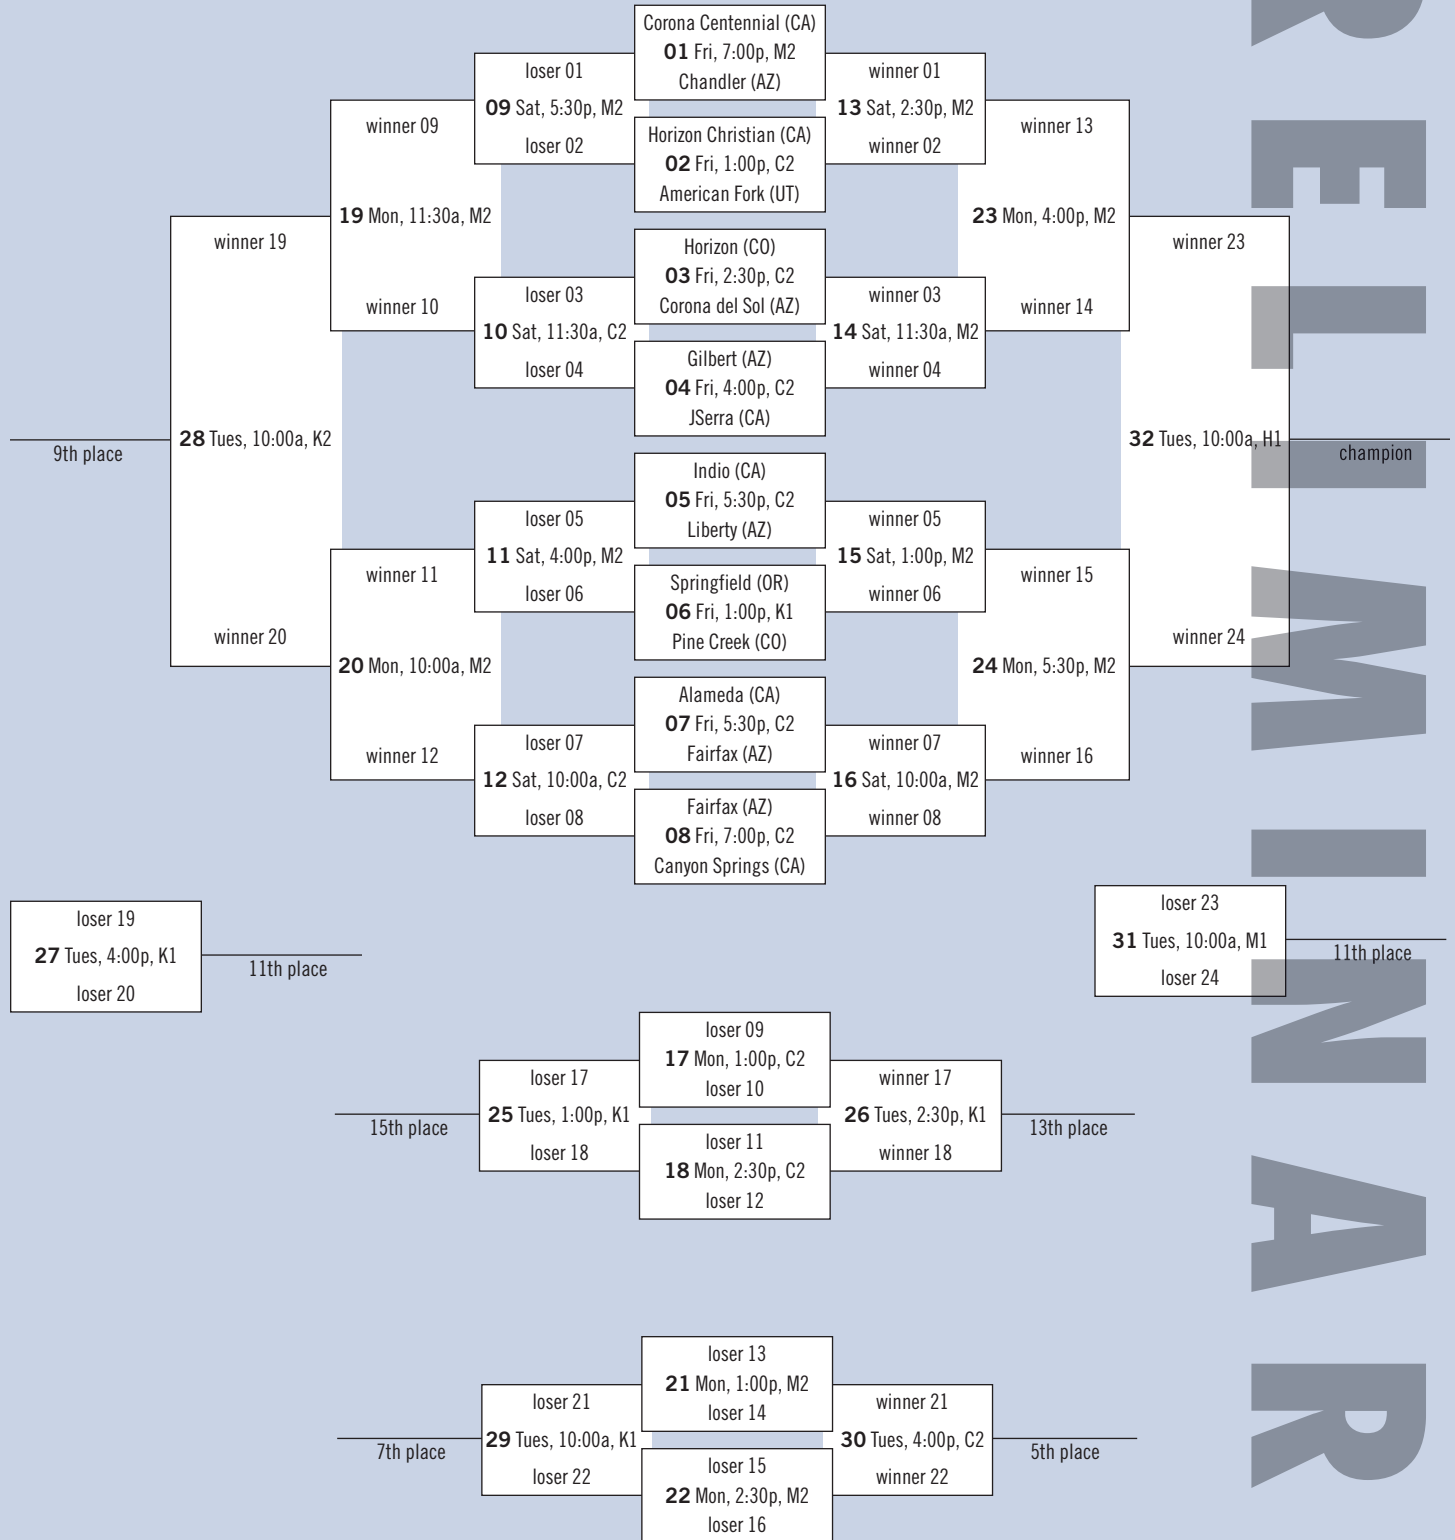

Site Legend

C = Campo Verde High, H = Highland High, K = Salvation Army KROC Center, M = Mesquite High

PRELIMINARY