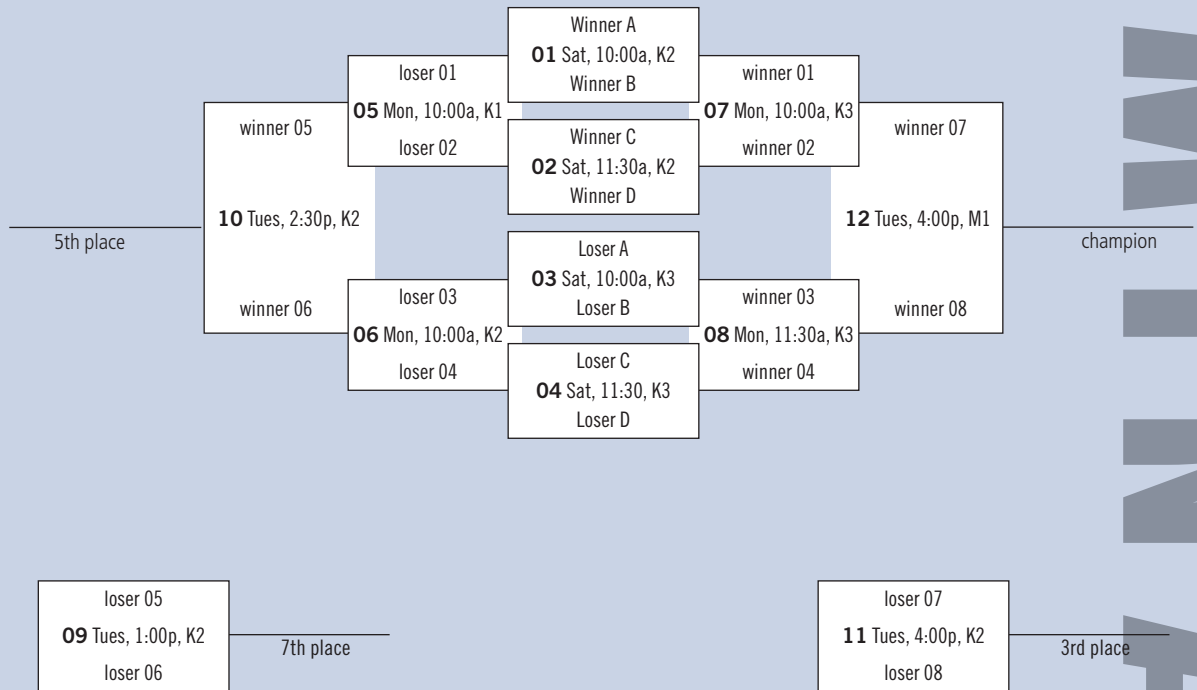

# JOE SMITH DIVISION

December 18-22, 2015

# DIAMOND DIVISION

December 18-22, 2015

## Site Legend

C = Campo Verde High, H = Highland High, K = Salvation Army KROC Center, M = Mesquite High

Mullen (CO)  
**A** Fri, 1:00p, K3  
 Amador Valley (CA)

Rosary (CA)  
**B** Fri, 5:30a, K3  
 Westview (AZ)

Lone Peak (UT)  
**C** Fri, 2:30p, K3  
 Marlborough (CA)

Perry (AZ)  
**D** Fri, 4:00Pv, K3  
 Milwukie (OR)

P  
R  
E  
L  
I  
M  
I  
N  
A  
R  
Y