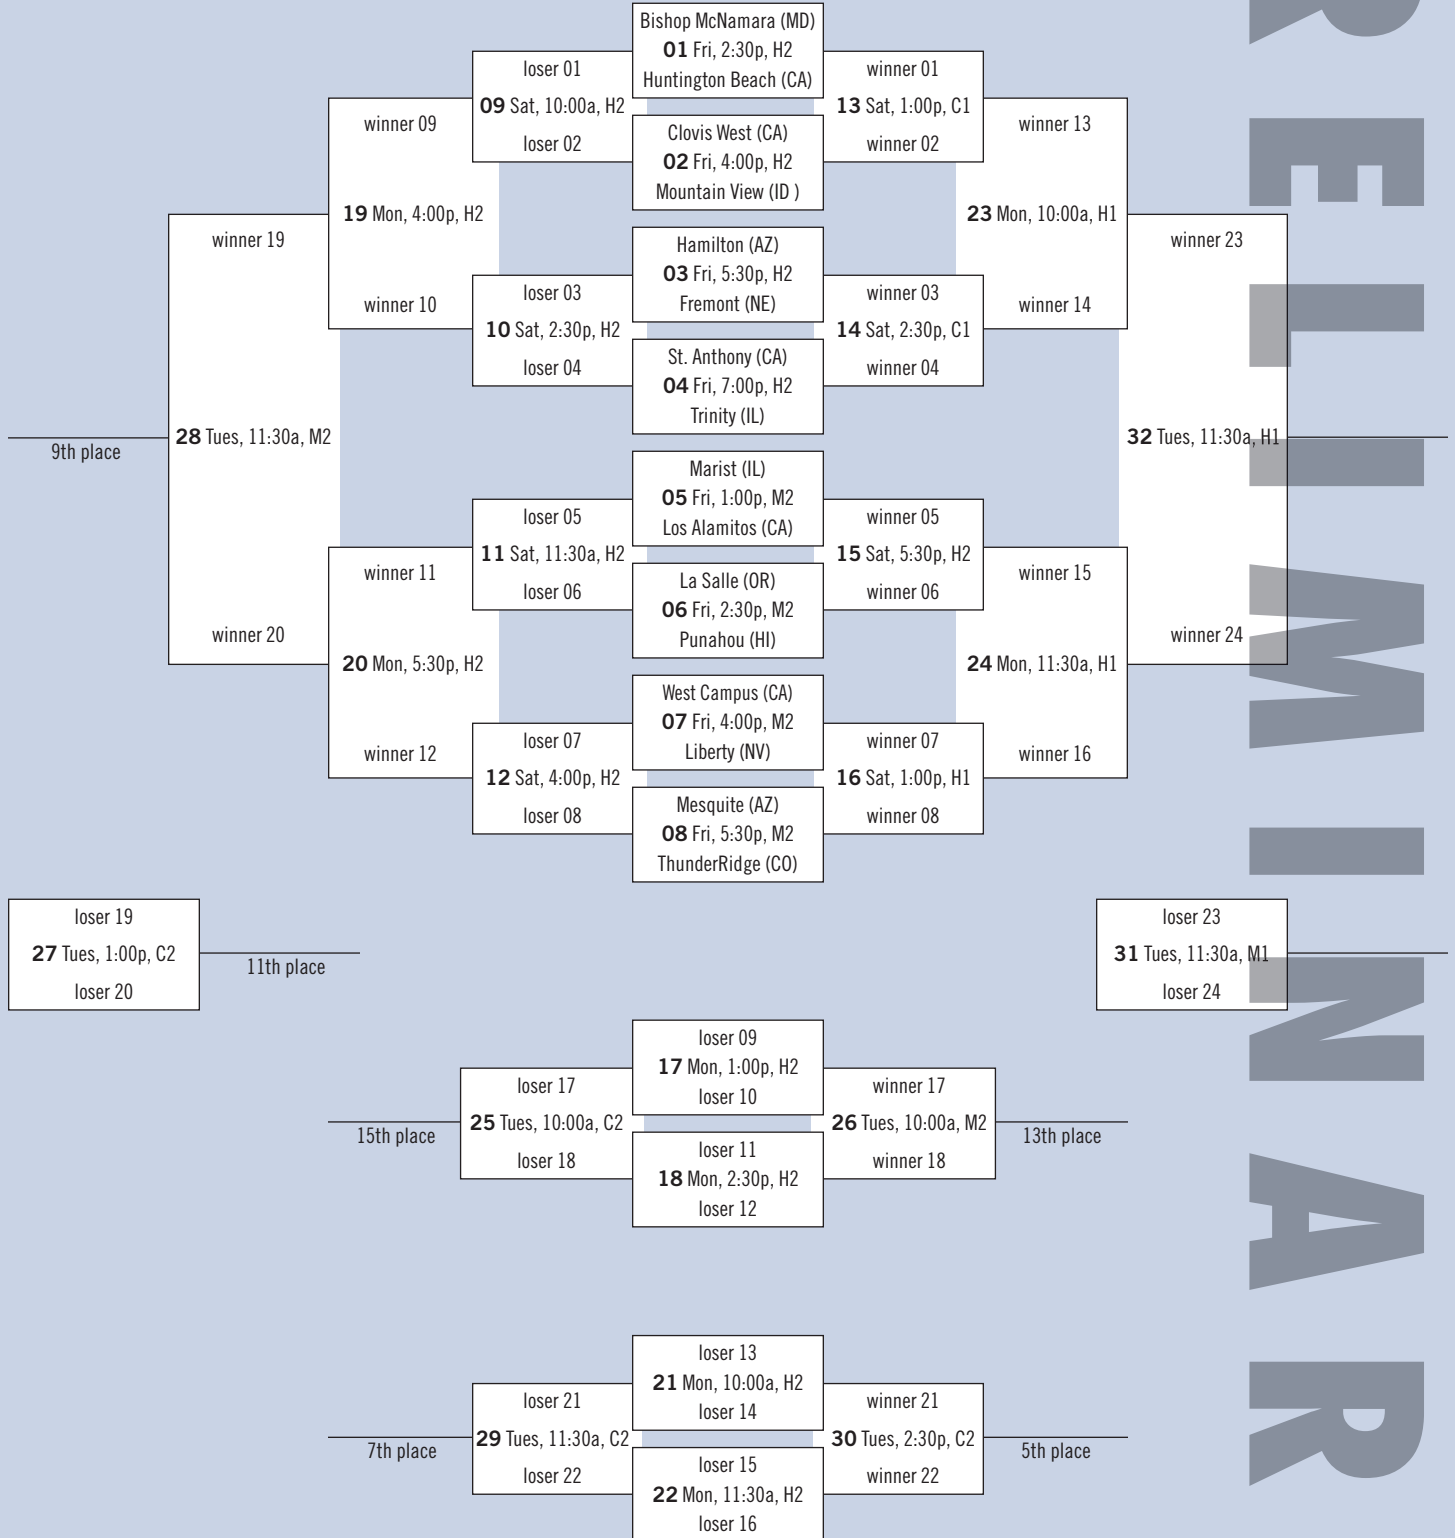

Site Legend

C = Campo Verde High, H = Highland High, K = Salvation Army KROC Center, M = Mesquite High

P
R
E
L
I
M
I
N
A
R
Y