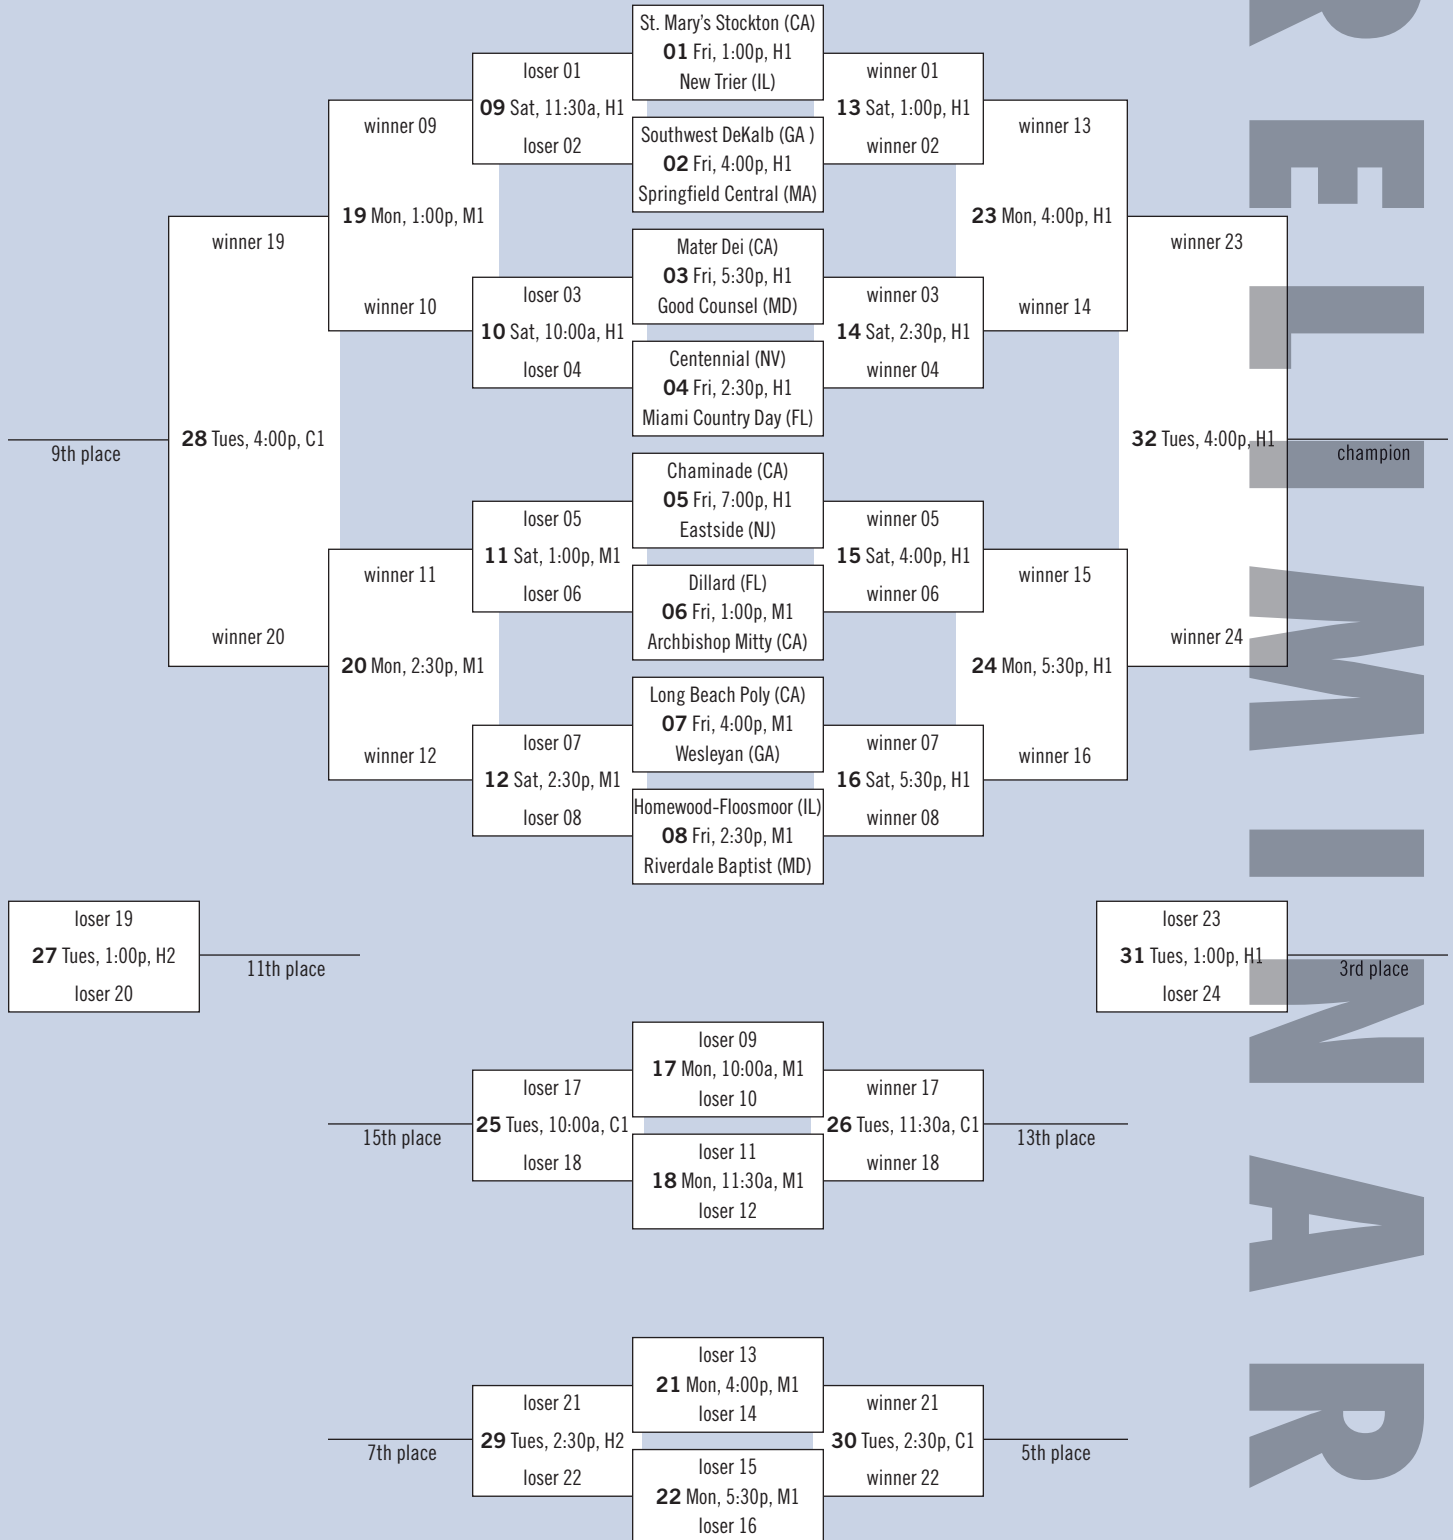

Site Legend

C = Campo Verde High, H = Highland High, K = Salvation Army KROC Center, M = Mesquite High

PRELIMINARY