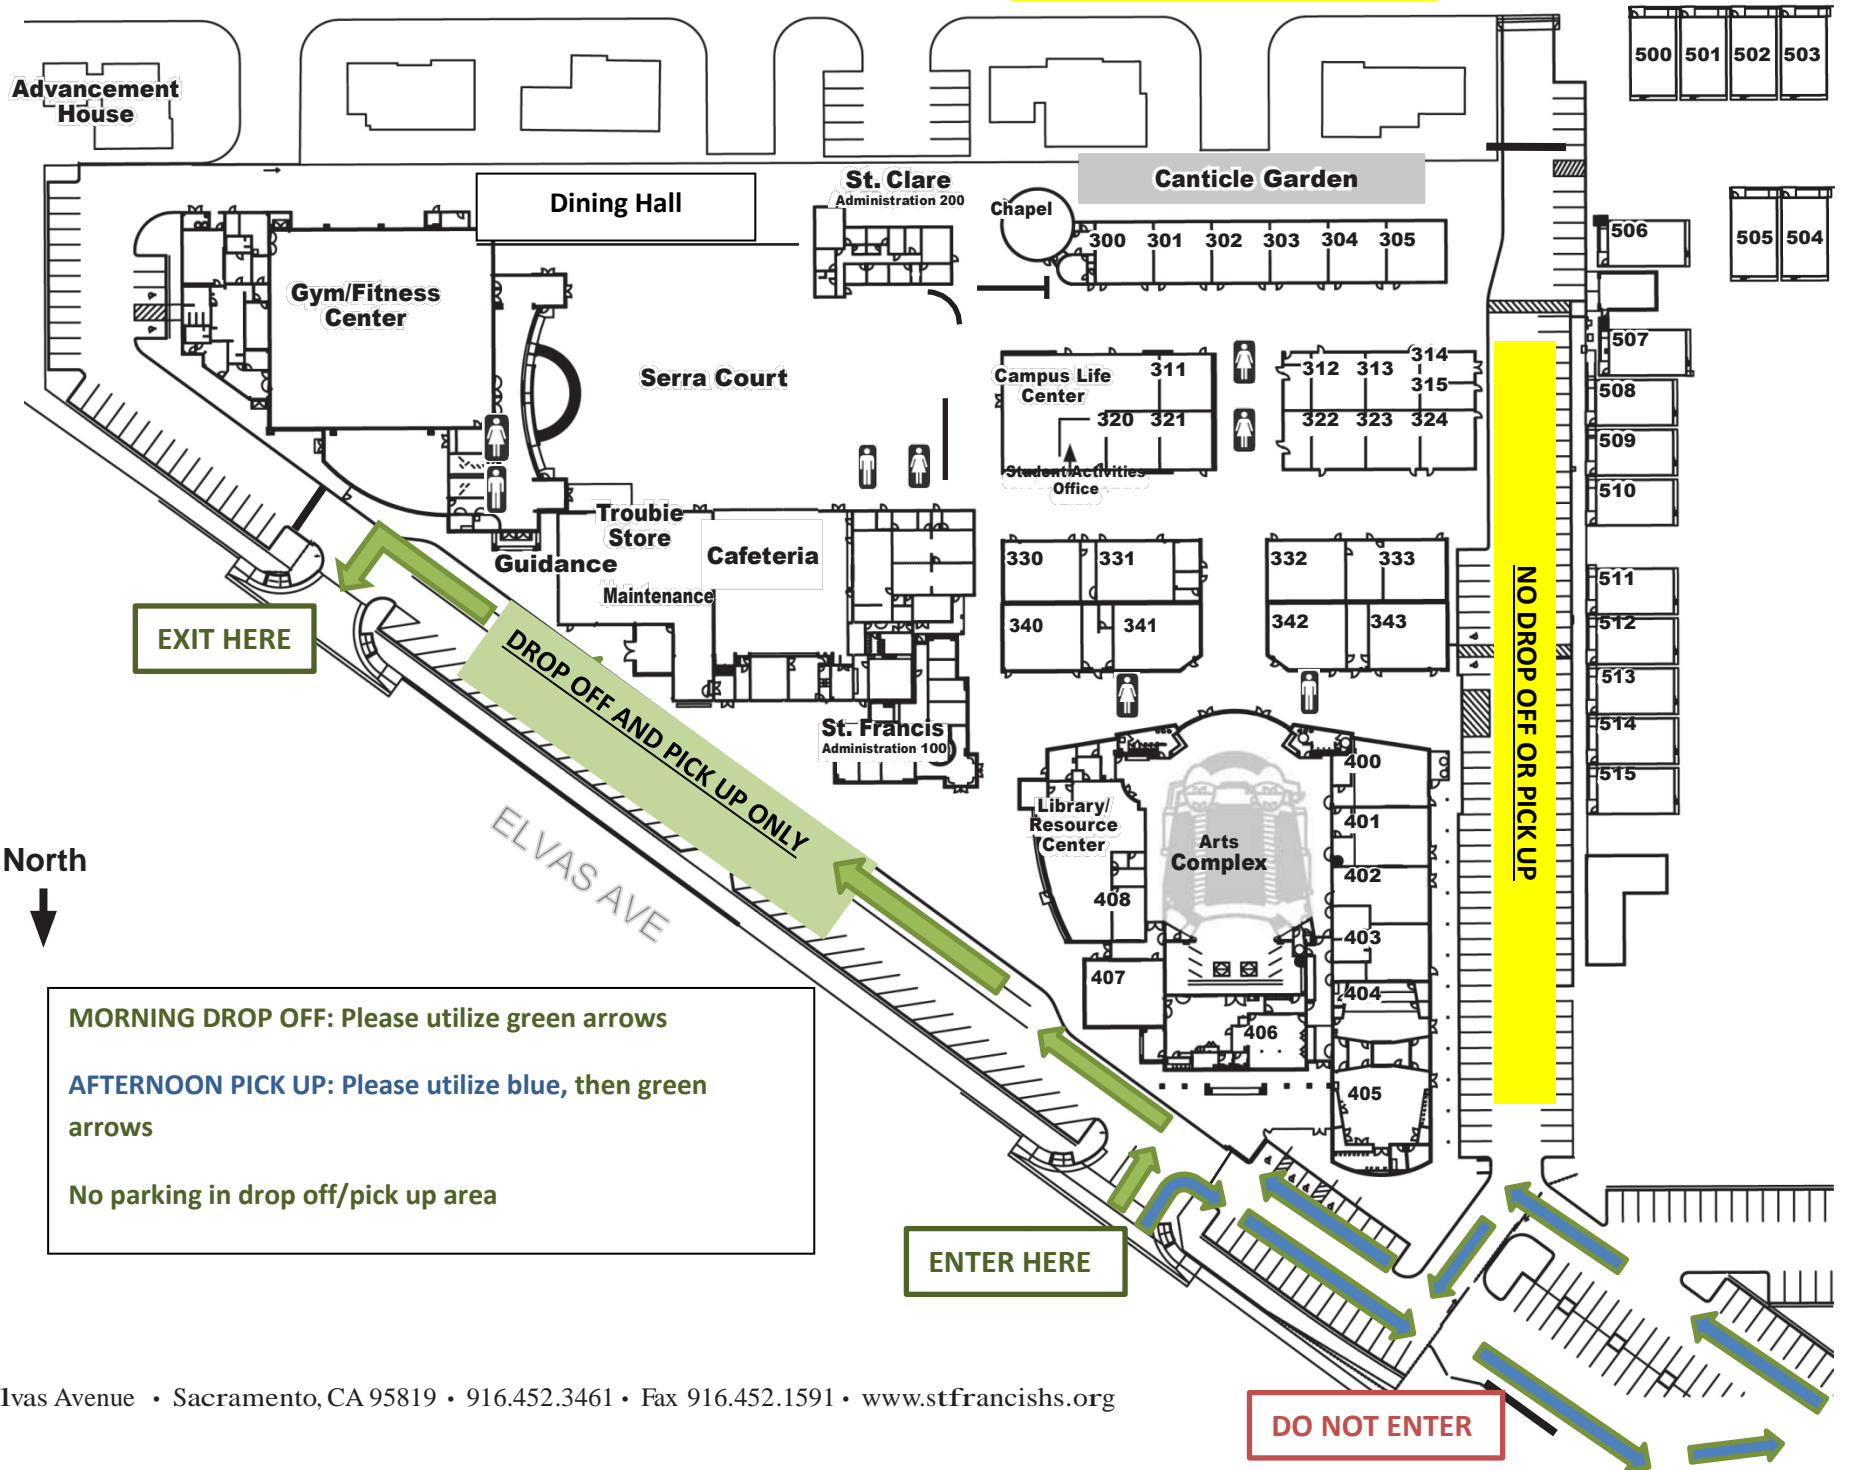

**NO DROP OFF OR PICK UP ON
M STREET**

M Street

**NO DROP OFF OR PICK UP ON
M STREET**

EXIT HERE

DROP OFF AND PICK UP ONLY

NO DROP OFF OR PICK UP

DO NOT ENTER

ENTER HERE

North
↓

MORNING DROP OFF: Please utilize green arrows

AFTERNOON PICK UP: Please utilize blue, then green arrows

No parking in drop off/pick up area